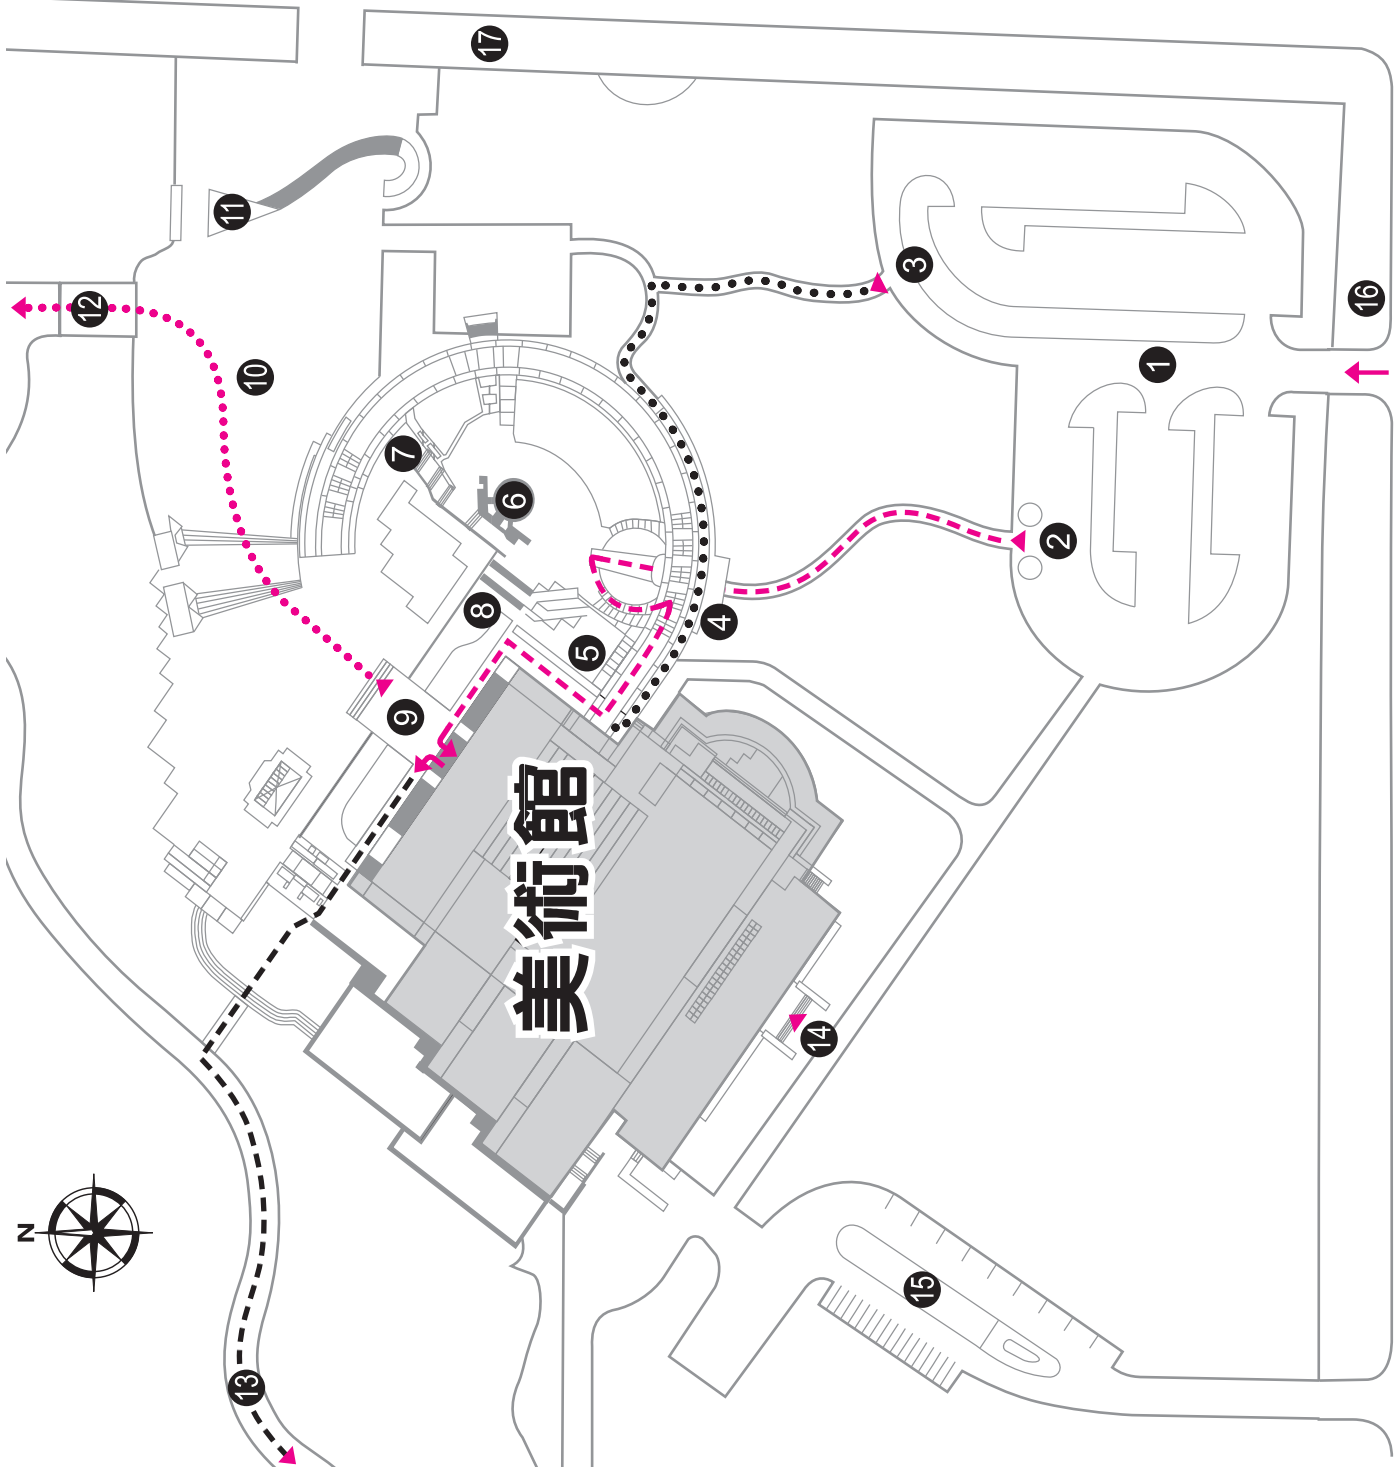

\* 請重複使用，珍惜資源

- 往展場路線**  
To the Galleries
- 往無障礙坡道**  
To Wheelchair Ramp
- 往兒童美術館**  
To Children's Museum of Art
- 往噴泉廣場**  
To Fountain Plaza

- 1 停車場**  
Parking Lot
- 2 往展場路線／計程車停車區**  
To the Galleries / Waiting Area for Pre-ordered Taxis
- 3 往展場無障礙坡道**  
Wheelchair Ramp to the Galleries
- 4 戶外電話亭**  
Public Telephones
- 5 餐廳**  
Restaurant
- 6 戶外圓形廣場**  
Circle Plaza
- 7 戶外洗手間**  
Restroom
- 8 資源教室**  
Art Resource Center
- 9 展場入口**  
Galleries Entrance
- 10 館前廣場**  
Front Plaza
- 11 地標石**  
Landmark Stone
- 12 往噴泉廣場**  
To Fountain Plaza
- 13 往兒童美術館**  
To Children's Museum of Art
- 14 行政區入口／計程車停車區**  
Administration Area Entrance / Waiting Area for Pre-ordered Taxis
- 15 員工停車場**  
Parking Lot for Staff Only
- 16 公車亭／3號**  
Bus Stop : No. 3
- 17 公車亭／73號・3號**  
Bus Stop : No. 3 / No. 73

美術東二路 Meishu E. 2nd Rd.

美術館路 Meishuguan Rd.